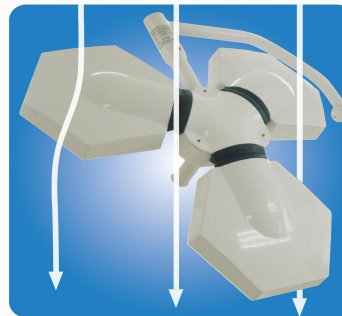

Email: lisa@hufeng-co.com

Web: www.sh-huifeng.com

Official QR code

SY01-LED3E
Shadowless Operating lamp

HFMED

SHANGHAI HUIFENG MEDICAL INSTRUMENT CO.,LTD

SY01-LED3E

HUI FENG has harnessed the far-reaching potential of the multi-lens matrix to virtually eliminate shadows. The SY01-LED3E series's overlapping fields of light and multiple patterns - selectable based on the surgical situation - minimize shadows and redirect the full selected intensity to the surgical site. The result is up to 20% more light in deep cavity situations.

With its open design and superior ventilated ceiling tolerance, SY01-LED ensures that perfect operating conditions are created and hygienic requirements are fulfilled. The airflow surface under the ventilated ceiling is minimized and the reduced heat generation ensures a low turbulence displacement stream under the light head.