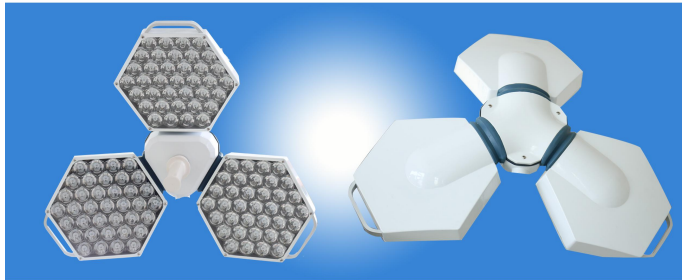

HFMED® SY01-LED3E

Shadowless Operating lamp

Uniform, homogeneous lighting in surface and deep cavity procedures thanks to SY01-LED's innovative shadow control.

Our ergonomic, sterile operating concept allows for the simple and flexible control of all functions by the surgical team.

Almost unlimited LED life expectancy delivers tremendous product reliability and investment protection.

Environmentally proactive: low power consumption and durable LEDs minimize the impact on our precious resources.

HFMED®

YOUR IDEAL OPERATING TABLE SUPPLIER

SHANGHAI HUIFENG MEDICAL INSTRUMENT CO.,LTD

Address: NO.885, Qiuxing Road, Nicheng Town, Pudong New Area, Shanghai, China.

Tel: +862158084992

Mob: +862158085105

Email: lisa@hufeng-co.com

Web: www.sh-huifeng.com

Official QR code