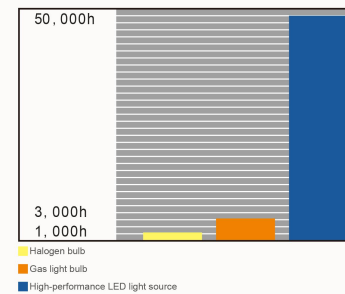

Main Technical Data

SY01-LED3E Shadowless Operating lamp	
Illuminance	≥150,000Lux
Colour temperature	4500±300K
Colour reduction index(Ra)	96
Illuminance depth	1045mm
Total irradiance	127W/ m ²
Size of light field	220-310mm
Rated power of bulb	3.2V/1W
Service life of illuminan	≥50,000h
Power supply voltage	AC110-240V,50/60Hz
Total LED bulb quantity	111 pcs
Total power consumption	70W
Emergency time	6h