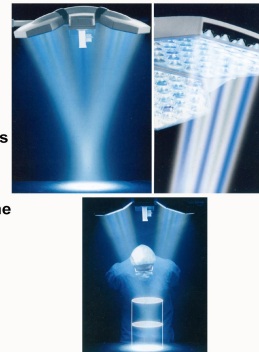

Email: lisa@hufeng-co.com

Web: www.sh-huifeng.com

Official QR code

SY01-LED3E
Shadowless Operating lamp

HFMED

SHANGHAI HUIFENG MEDICAL INSTRUMENT CO.,LTD

SY01-LED3E

HUI FENG has harnessed the far-reaching potential of the multi-lens matrix to virtually eliminate shadows. The SY01-LED3E series's overlapping fields of light and multiple patterns - selectable based on the surgical situation - minimize shadows and redirect the full selected intensity to the surgical site. The result is up to 20% more light in deep cavity situations.

With its open design and superior ventilated ceiling tolerance, SY01-LED ensures that perfect operating conditions are created and hygienic requirements are fulfilled. The airflow surface under the ventilated ceiling is minimized and the reduced heat generation ensures a low turbulence displacement stream under the light head.