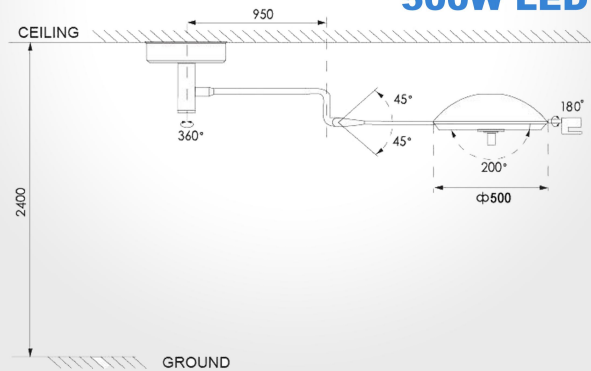

INSTALLATION DIAGRAM

500W LED